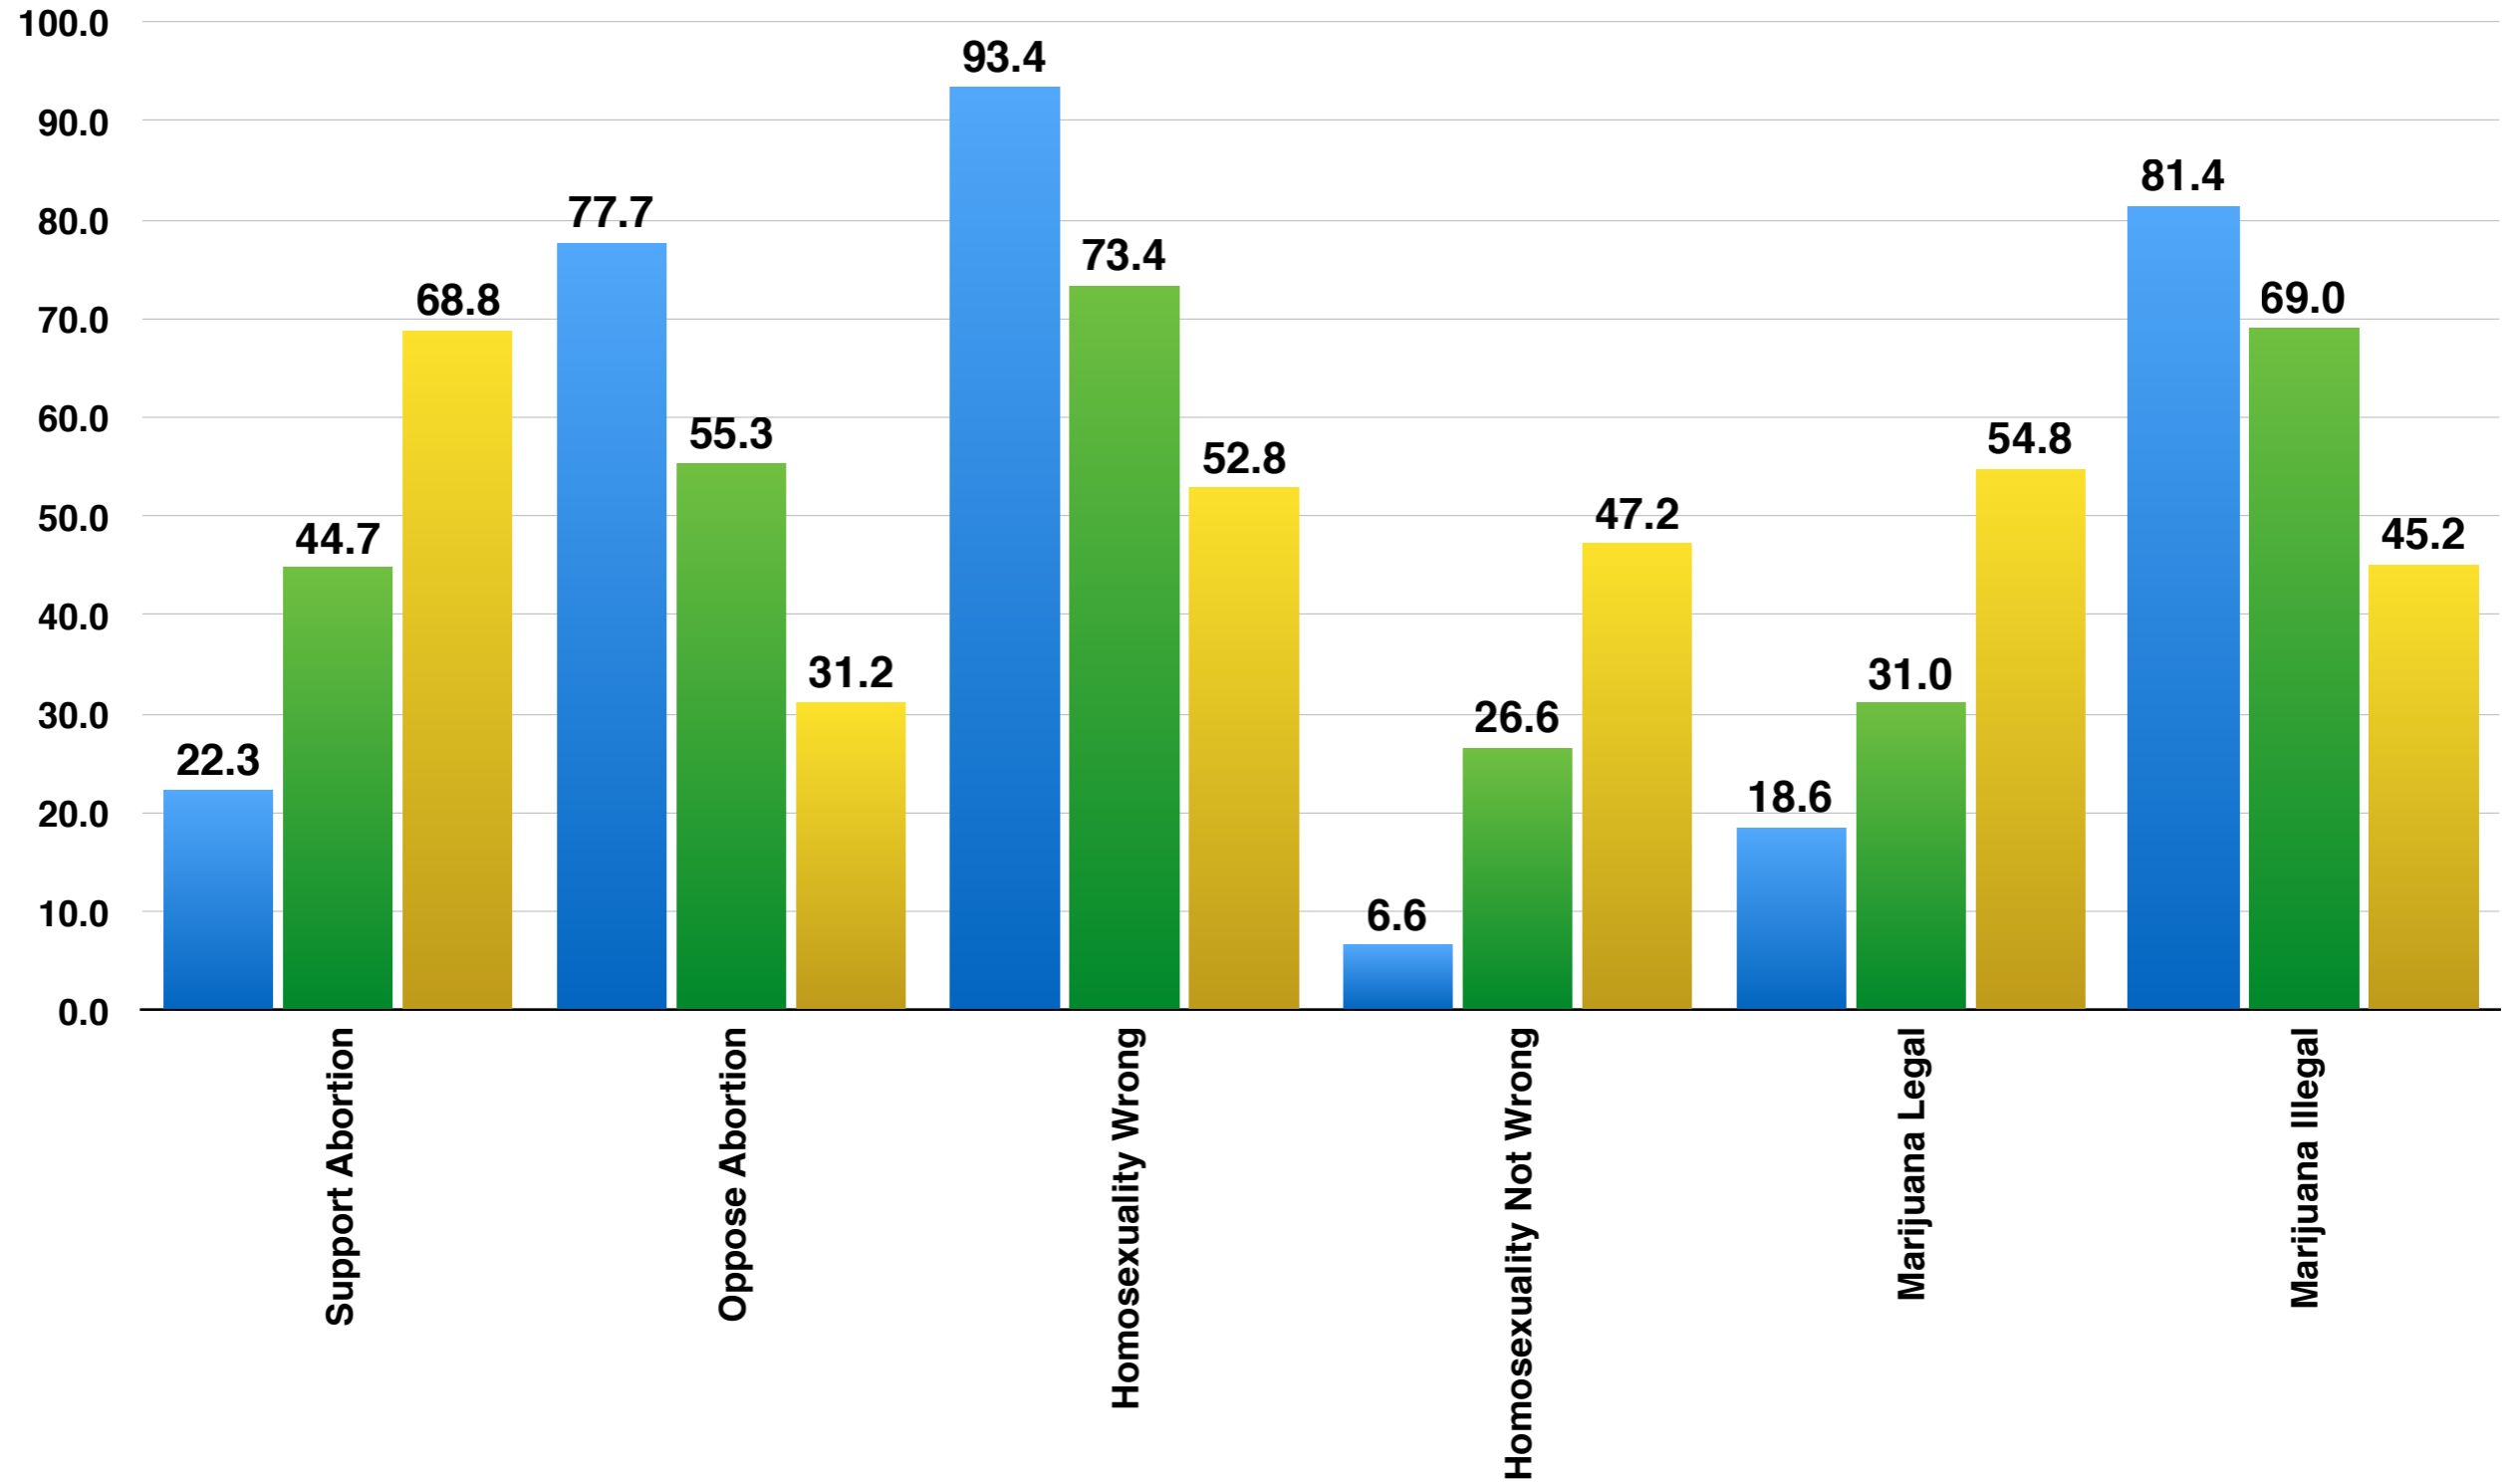

Bible Actual Word of God **Bible Inspired Word of God** **Bible Book of Fables**

Religion, Abortion, and Homosexuality (GSS, 1972-2012)

Strongly Religious Not Very Religious Not Religious

Religion, Abortion, and Homosexuality

		Strongly Religious	Not Very Religious	Not Religious
	Support Abortion	28.9	45.0	70.4
	Oppose Abortion	71.1	55.0	29.6
	Homosexuality Wrong	79.6	59.4	29.1
	Homosexuality Not Wrong	20.4	40.6	70.9
	Marijuana Legal	22.6	37.2	65.5
	Marijuana Illegal	77.4	62.8	34.5