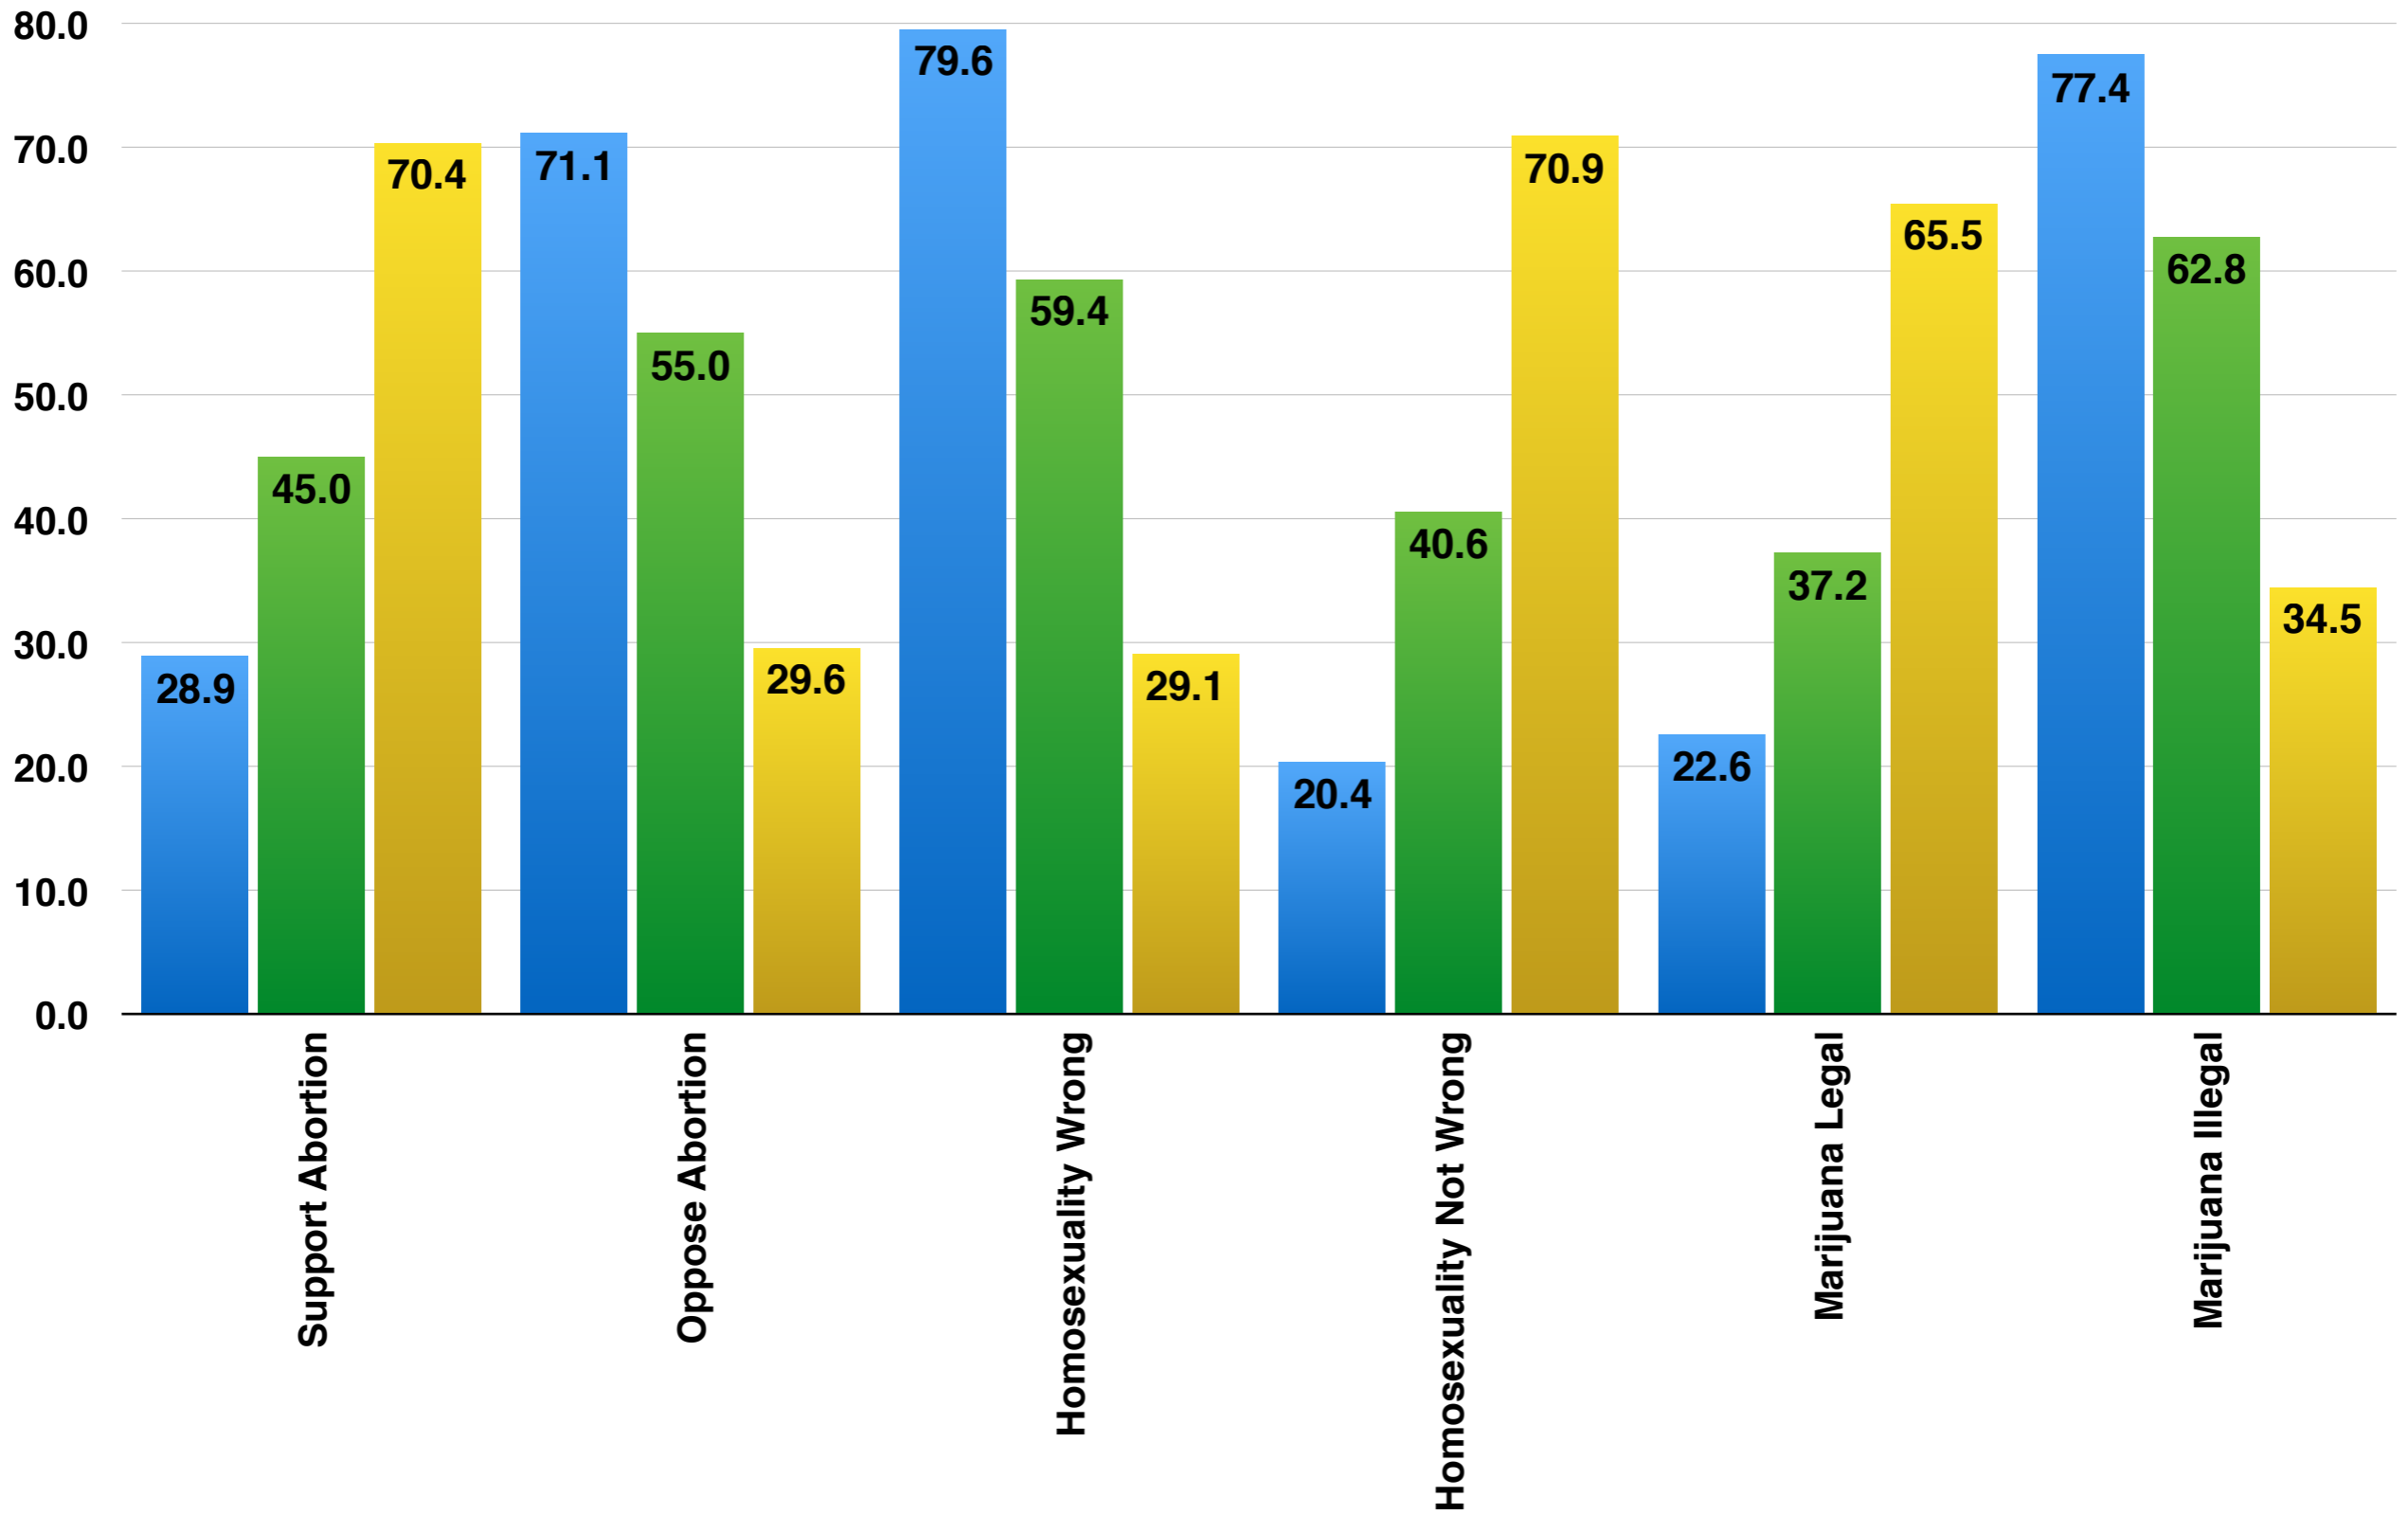

Bible Actual Word of God **Bible Inspired Word of God** **Bible Book of Fables**

Religion, Abortion, and Homosexuality (GSS, 1972-2012)

Strongly Religious Not Very Religious Not Religious

Religion, Abortion, and Homosexuality

		Strongly Religious	Not Very Religious	Not Religious
	Support Abortion	28.9	45.0	70.4
	Oppose Abortion	71.1	55.0	29.6
	Homosexuality Wrong	79.6	59.4	29.1
	Homosexuality Not Wrong	20.4	40.6	70.9
	Marijuana Legal	22.6	37.2	65.5
	Marijuana Illegal	77.4	62.8	34.5